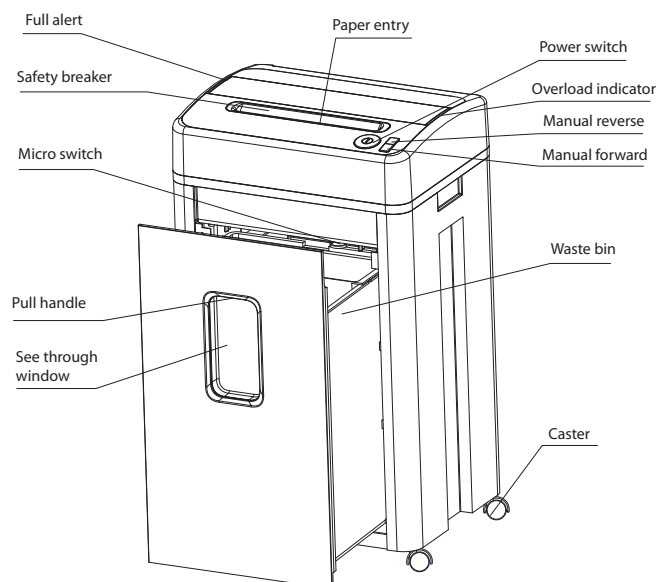

PRODUCT OUTLOOK AND NAMES

GOOD DESIGN | SUPER QUALITY | TOP PERFORMANCE | EXCELENT PRICE