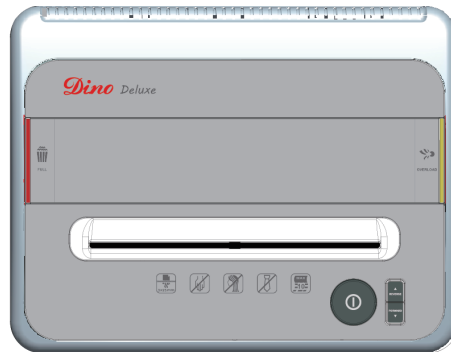

Dino®

YOUR PERFECT DOCUMENT SHREDDER

Crosscut Shredder DINO Deluxe

Two mounted slots for paper and media

Sheet Capacity 10 sheets	Cut Size 3.0x25 mm
Rated Time of Use 10 minutes	LOW NOISE

Working Panel

FEATURES :

1. Auto start / stop with photo cell
2. Auto stop and reverse if paper jams
3. Auto cut off if bin is open
4. Auto cut off if bin is full
5. Auto cut off motor over heated
6. Can shred paper clips, staples, and IC Card
7. Specially processed and hardened individual cutting blade
8. Metal gears
9. Mobile on castors
10. ABS casing

SPECIFICATION :

POWER:	AC220V 50HZ
INPUT POWER:	240W
CUT STYLE:	Cross cut
SHRED SIZE:	3x25mm
SHEET CAPACITY:	10 (A4,70g)
THROAT WIDTH:	220mm
SPEED:	3.5m/min
WASTE CONTAINER VOLUME:	20L
DIMENSIONS(HxWxD):	340x263x560(mm)
NET WEIGHT:	12.4kg