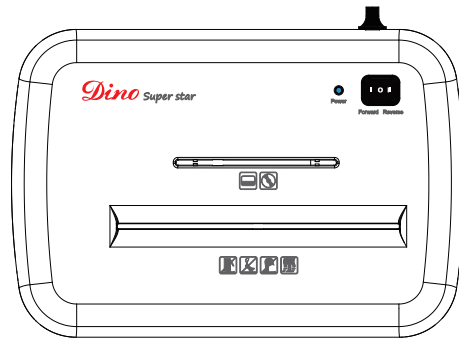

Crosscut Shredder DINO Super Star

Two mounted slots for paper and media

Sheet Capacity
8 sheets

Cut Size
2.0x15 mm

Rated Time of Use
8 minutes

LOW NOISE

Working Panel

FEATURES :

SPECIFICATION :

POWER:	AC220V 50HZ
INPUT POWER:	149W
SHEET CAPACITY:	8(A4,70g)/1CD
SHRED SIZE:	2x15mm
SPEED:	2m/min
ENTRY WIDTH:	220/125mm
CONTAINER:	14L
DIMENSION:	353x240x461mm
NET WEIGHT:	8kg

PRODUCT OUTLOOK AND NAMES